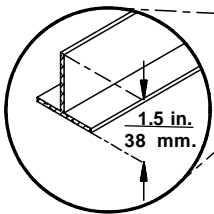

DETAIL 1
Suspended Ceiling Runner