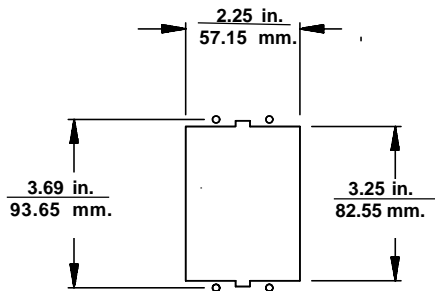

Electrical Knockout

Architects specifications:

The Suspended Ceiling Plate shall be a Peerless model CMJ 450 and shall be mounted where indicated on the plans. It shall contain a ceiling tray with a 1 1/2-11.5 NPS center threaded fitting and two knockout panels for outlet boxes (Raco 445 or Appleton 383 recommended) and antenna leads. It shall feature a tie wire support system to transfer the load to four attachment points (in the true ceiling above) with turnbuckles to fine tune the level of the ceiling tray. A center safety cable shall also be provided. It shall be U.L. Listed. The finish shall be White Fused Epoxy. Assembly and installation shall be done according to instructions provided by the manufacturer.

The Suspended Ceiling Plate for Jumbo Mounts consists of a 24"(610mm) x 24"(610mm) ceiling tray suspended by four tie wires from the true ceiling above. A fifth "safety cable" is also provided. Turnbuckles allow the installation to be "fine tuned". The 1 1/2-11.5 NPS threaded fitting in the center of the ceiling tray serves as the point of attachment for a Peerless Jumbo Mount TV Mount or other Peerless product specified as compatible with the Suspended Ceiling Kit. Product may be attached directly or lowered with the addition of a Peerless 1 1/2-11.5 NPT Extension Column available in several lengths. 20' (6.1m) of tie wire is provided (12 gauge annealed steel, soft, black) - enough for a 3' drop suspended ceiling. If the suspended ceiling is more than 3 feet from the true ceiling, the installer will need to obtain additional wire prior to installation.