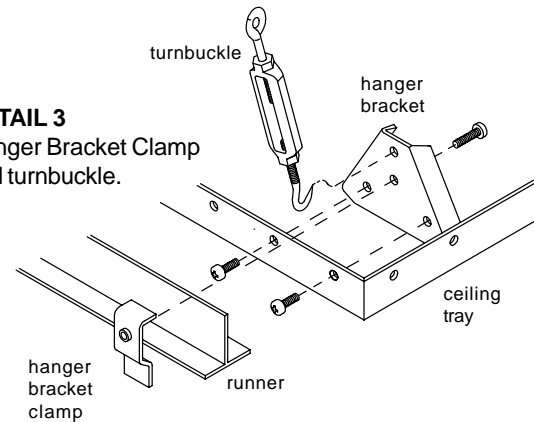

DETAIL 3
Hanger Bracket Clamp and turnbuckle.

**MAX
LOAD
CAPACITY
250 LB**

WARNING: WEIGHT OF TV or MONITOR NOT TO EXCEED MAXIMUM LOAD CAPACITY!

WEIGHT: 20.5 LB
SHIPPING WEIGHT: 21.1 LB

**Suspended Ceiling Plate for Jumbo Mounts
TECHNICAL DATA SHEET**

Peerless Industries, Inc.

3215 W. North Ave.
Melrose Park, IL 60160

phone: (708) 865-8870
fax: (708) 865-2941

date: 7-25-95 128-9504-4 8-16-06